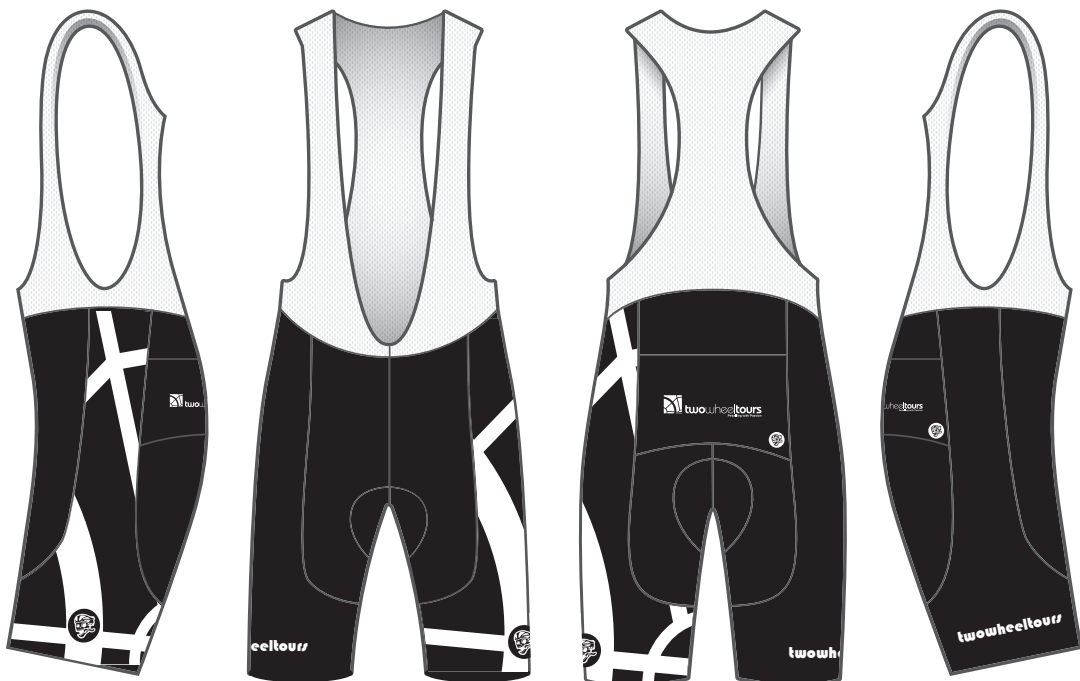

TWOWHEELTOURS

PANTONE COLOURS

- BLACK
- WHITE
- PMS 347C

PANTONE COLOURS

- BLACK
- WHITE
- PMS 347C